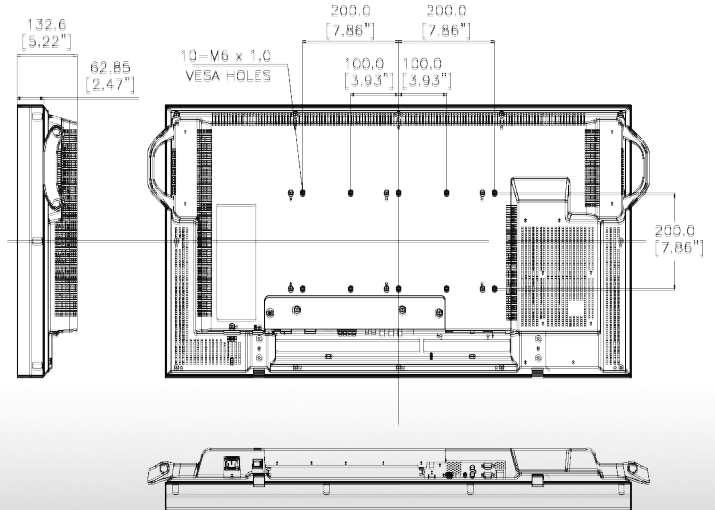

### Display Specifications

<b>Resolution</b>	1920 x 1080
<b>Viewing Angle</b>	178° H/V
<b>Response Time</b>	8 ms
<b>Pixel Pitch</b>	0.4845mm x 0.4845mm
<b>Brightness</b>	700 cd/m <sup>2</sup>
<b>Contrast</b>	3000:1 Native
<b>Bezel</b>	19.5mm
<b>Speakers</b>	2 x 10W
<b>Cooling</b>	Built-in Fan
<b>Operating Time</b>	24/7
<b>Power</b>	230W/250W (typical) 2W Standby
<b>Active Area</b>	36-5/8" W x 20-5/8" H
<b>VESA Mount</b>	200mm x 200mm
<b>Dimensions</b>	38 5/16" x 4 15/16" x 27 5/16"
	54.5 lbs
<b>Shipping</b>	43 5/16" x 10 13/32" x 27 23/32"
	67.7 lbs
<b>Warranty</b>	3 Year Manufacturer