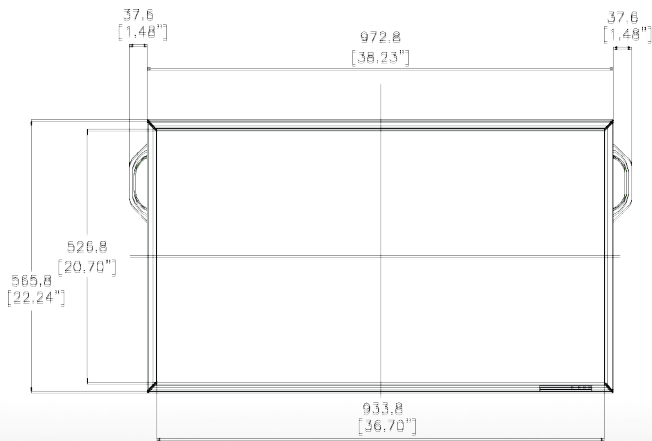

4250 Series Professional Touch Display

Display Werks Model #4250-TU-PNE421-4D

4250-TU-PNE421-4D Dimensional Drawing