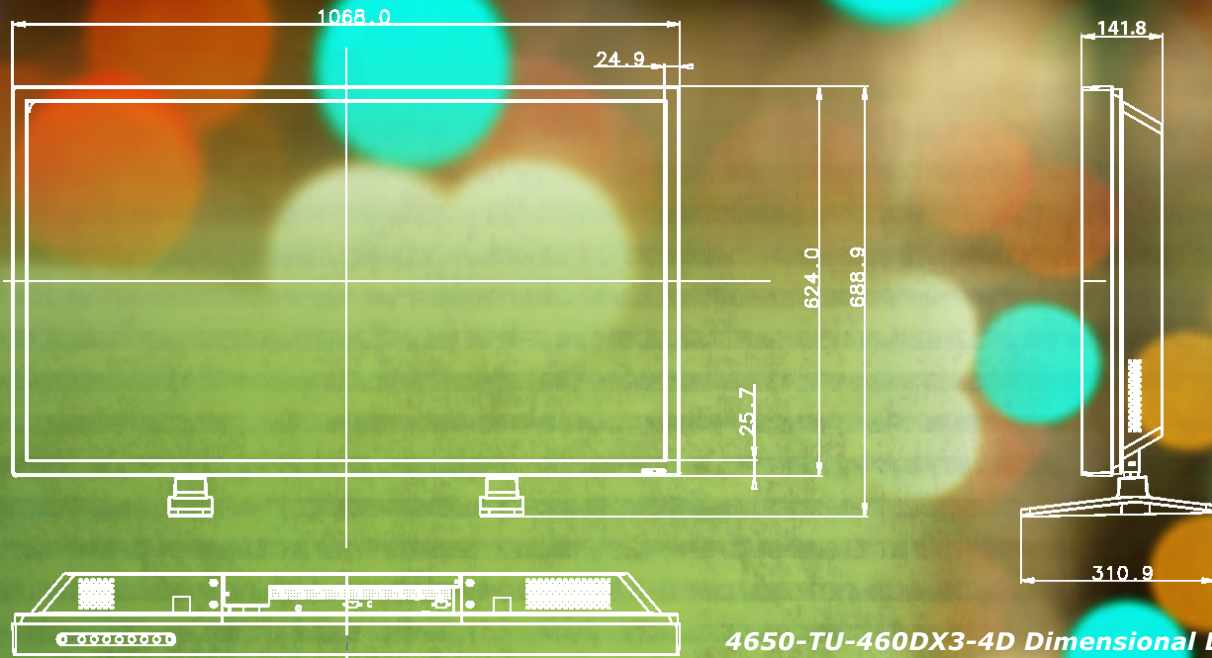

displaywerks

46"

quality and innovation in LCD integration

4650 Series LCD Touch Screen Monitor

Display Werks Order Number 4650-TU-460DX3-4D

4650-TU-460DX3-4D Dimensional Drawing

Display Specifications

Resolution	1920 x 1080
Viewing Angle	178° H/V
Response Time	8 ms
Pixel Pitch	0.745mm x 0.745mm
Brightness	700 cd/m ²
Contrast	3000:1 Native 10000:1 Dynamic
Bezel	20mm
Speakers	2 x 10W
Cooling	Built-in Fan
Operating Time	24/7
Power	230W/250W (typical) 2W Standby
Active Area	40.06" x 22.56"
VESA Mount	600mm x 400mm
Stand / Feet Order Number	Optional; Stand #5828 / Feet #4807
Dimensions	42" x 24.6" x 5.4" 71.6 lbs
Shipping	46.8" x 29.7" x 12.4" 81.5 lbs
Warranty	3 Year Manufacturer