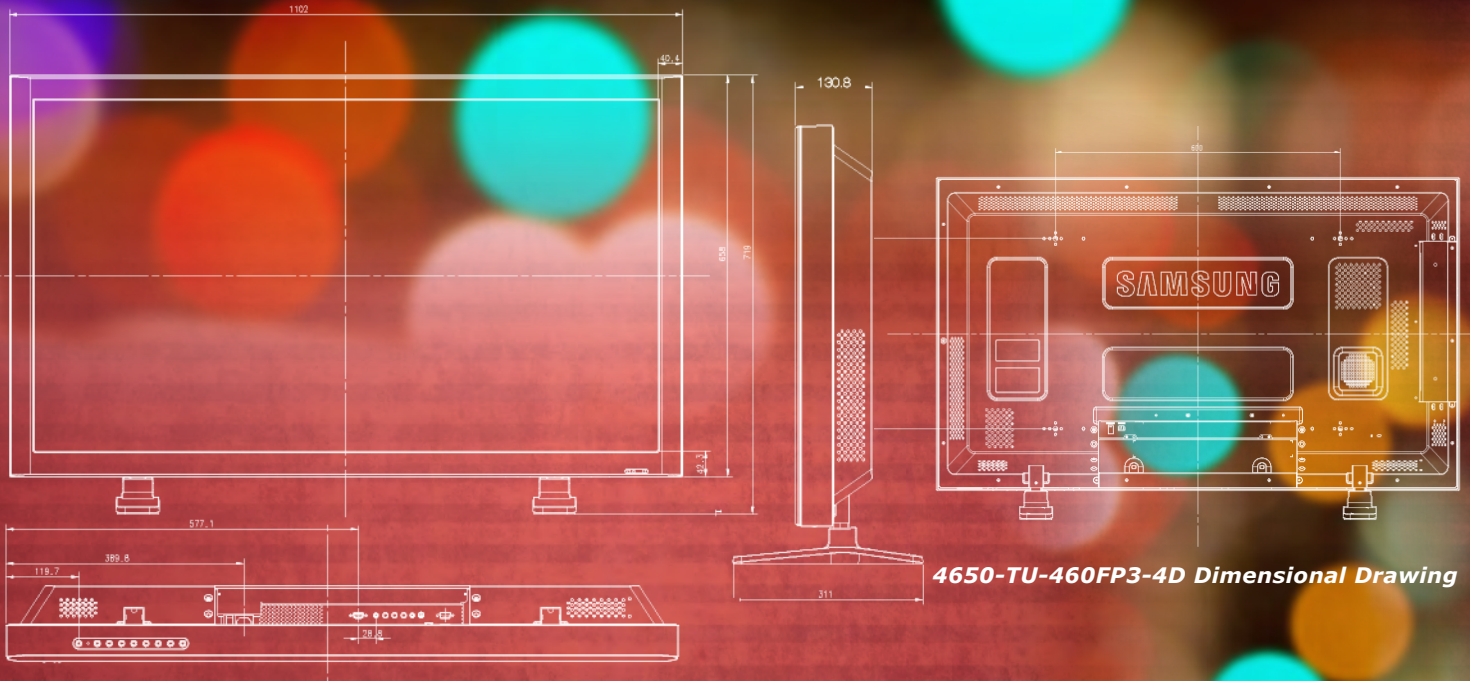

Display Werks #4650-TU-460FP3-4D

4650-TU-460FP3-4D Dimensional Drawing

Display Specifications

Resolution	1920 x 1080
Viewing Angle	178° H/V
Response Time	8 ms
Pixel Pitch	0.530mm x 0.461mm
Brightness	450 cd/m ²
Contrast	3000:1 Native 10000:1 Dynamic
Bezel	40mm
Speakers	2 x 10W
Cooling	Built-in Fan
Operating Time	16/7
Power	233W/260W (typical) 2W Standby
Active Area	40.21" x 22.66"
VESA Mount	600mm x 400mm
Stand / Feet	Optional; Stand #5828 / Feet #4807
Dimensions	43.4" x 25.9" x 5.15" 73.2 lbs
Shipping	48.0" x 30.7" x 12.2" 82.6 lbs
Warranty	3 Year Manufacturer

Display Connectivity

PC Inputs	VGA (D-Sub 15-pin) DVI-D (in/out) DisplayPort
Video Inputs	Composite HDMI (2) Component (D-sub 15-pin)
Audio Inputs	RCA (L/R) Stereo Mini Jack (in/out)
Control	RJ45 LAN RS232C (in/out)
Power Out	5V (for optional set back box tuner)