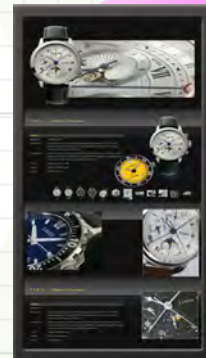

40

Display Werks

4050 Series. Based on SAMSUNG 400FPn-2 professional LCD display with a built-in network-ready CPU, 1920 x 1080 and 3 Year Warranty on 3M DST touch. Model 050-TU-400FPN2-4D.