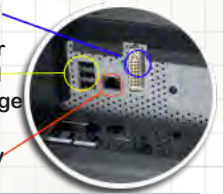

# display werks

quality and innovation in Samsung LCD touch integration

(877) 705-1319

Large format interactive touch displays

Fall 2010

Samsung TS & TSn Upgrades

Built in CPU  
Multiple USB for  
Peripherals and  
Extended Storage  
Network-Ready