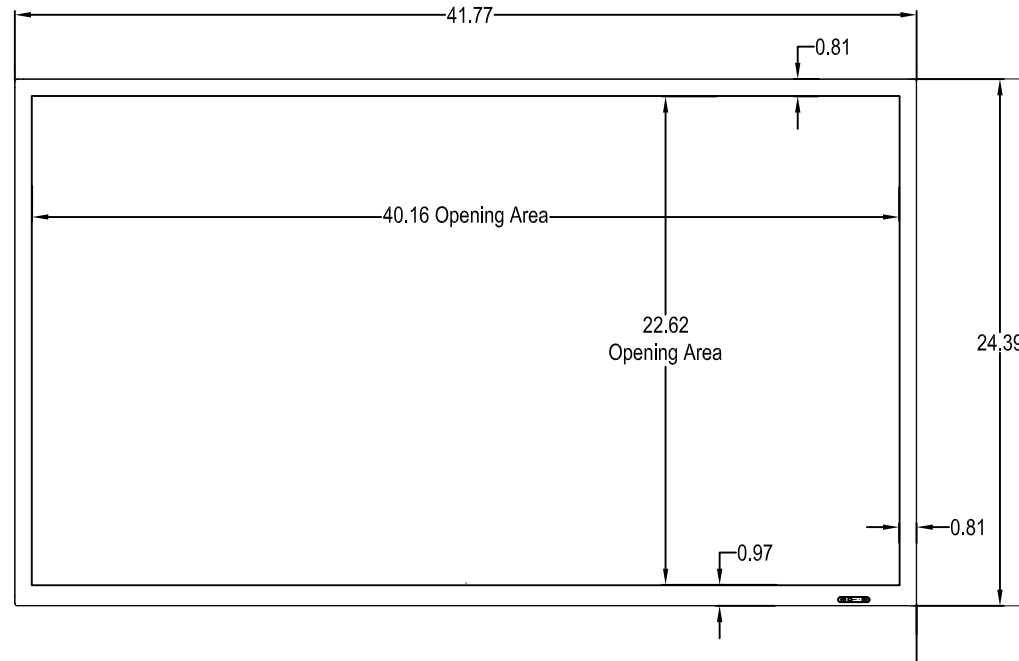

Samsung - LE46C DST Touch Screen Drawing

Property of
display werks
 Contact Info:
 P 360 705 4112
 info@displaywerks.com

NOTES:
 1) NOT TO SCALE.
 2) FOR REFERENCE ONLY.
 3) DIMENSIONS SUBJECT TO CHANGE
 WITHOUT NOTICE.