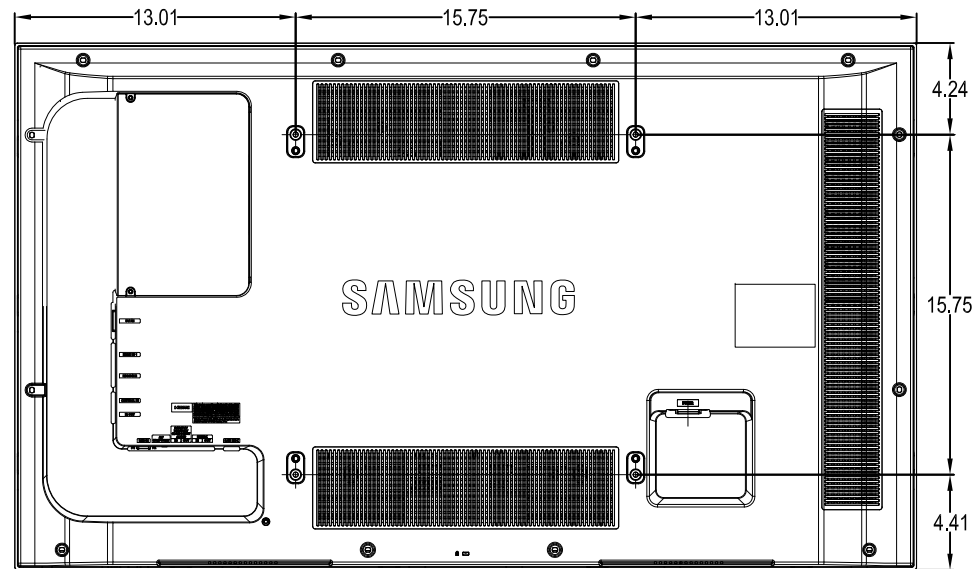

Samsung - LE46C DST Touch Screen Drawing

Property of
display werks
 Contact Info:
 P 360 705 4112
 info@displaywerks.com

NOTES:
 1) NOT TO SCALE.
 2) FOR REFERENCE ONLY.
 3) DIMENSIONS SUBJECT TO CHANGE
 WITHOUT NOTICE.