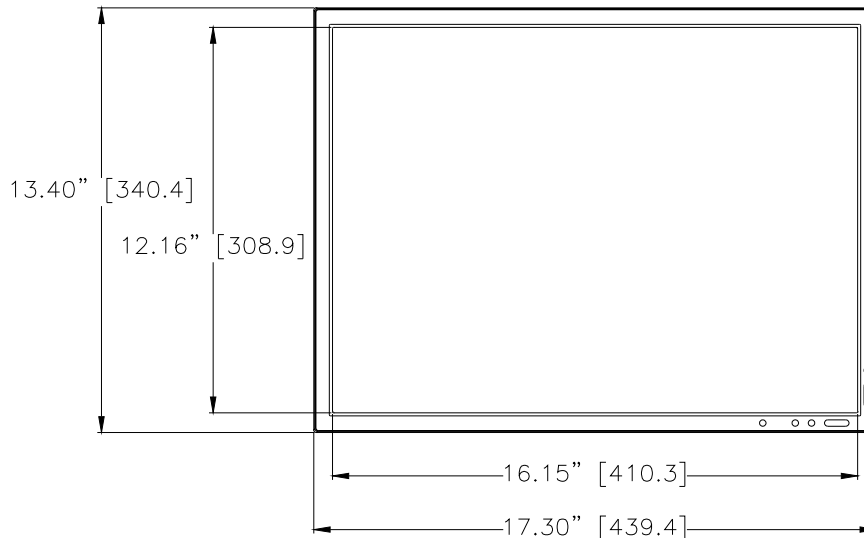

display werks

quality and innovation in LCD integration

2050 Series LCD Touch Screen Monitor

Large Format Interactive LCD

Display Werks Part #2050-TU-2090UXI-2S, Based on the NEC 2090UXI

Surface Acoustic Touch Screen Specifications:

- **Total additional weight to monitor:** 2.5 lbs.
- **Construction:** Glass panel with transducers attached to the front surface of the glass substrate.
- **Positional Accuracy:** Standard deviation of error is less than 0.080 in (2.03 mm) Equates to less than 1% error on most displays.
- **Light Transmission:** Up to 92%.
- **Operating Temperature:** -20°C to 50°C
- **Touch Active Force:** Less than 3 ounces
- **Operational Altitude:** 10,000 ft Above Sea Level
- **Expected Life Performance:** No known wear-out mechanism, as there are no layers, coating, or moving parts. This SAW technology has been operationally tested to more than 50 million touches in one location without failure, using a stylus similar to a finger.
- **Total Additional Depth to NEC 2090UXI:** 0"

Touch screen Connector Specifications:

- **Interface:** USB 2.0 or Serial RS-232 (specify when ordering)
- **Maximum Single USB Cable Length:** 5m (16.4 ft)

Note: When using USB over distances of 5m, a USB extension system can be used.

Note: Power for the LCD monitor itself requires a connection to a 110 VAC receptacle.

NEC 2090-2090UXI Rev 0 SAW