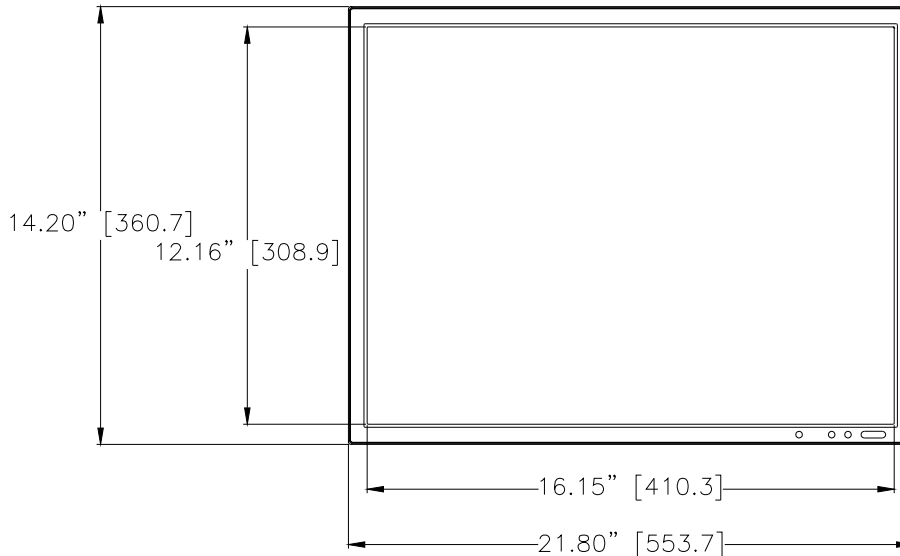

Dimensions: inch (mm) Approx. 21.8 x 14.2 x 4.1 (553.7 x 360.7 x 104.14) with Touch Screen integrated.

Weight lbs.: (kg) Approx. 23.2 lbs (10.5) with integrated Touch Screen installed.

Input Terminals	
DVI-D	24 pin
Analogue VGA	15 Pin D-Sub
Power	AC 100-240V 50/60 Hz

Surface Acoustic Touch Screen Specifications:

- **Total additional weight to monitor:** 4.0 lbs.
- **Construction:** Glass panel with transducers attached to the front surface of the glass substrate.
- **Positional Accuracy:** Standard deviation of error is less than 0.080 in (2.03 mm) Equates to less than 1% error on most displays.
- **Light Transmission:** Up to 92%.
- **Operating Temperature:** -20°C to 50°C
- **Touch Active Force:** Less than 3 ounces
- **Operational Altitude:** 10,000 ft Above Sea Level
- **Expected Life Performance:** No known wear-out mechanism, as there are no layers, coating, or moving parts. This SAW technology has been operationally tested to more than 50 million touches in one location without failure, using a stylus similar to a finger.
- **Total Additional Depth to NEC 2490WUXi2:** 0"

Touch screen Connector Specifications:

- **Interface:** USB 2.0 or Serial RS-232 (specify when ordering)
- **Maximum Single USB Cable Length:** 5m (16.4 ft)

Note: When using USB over distances of 5m, a USB extension system can be used.