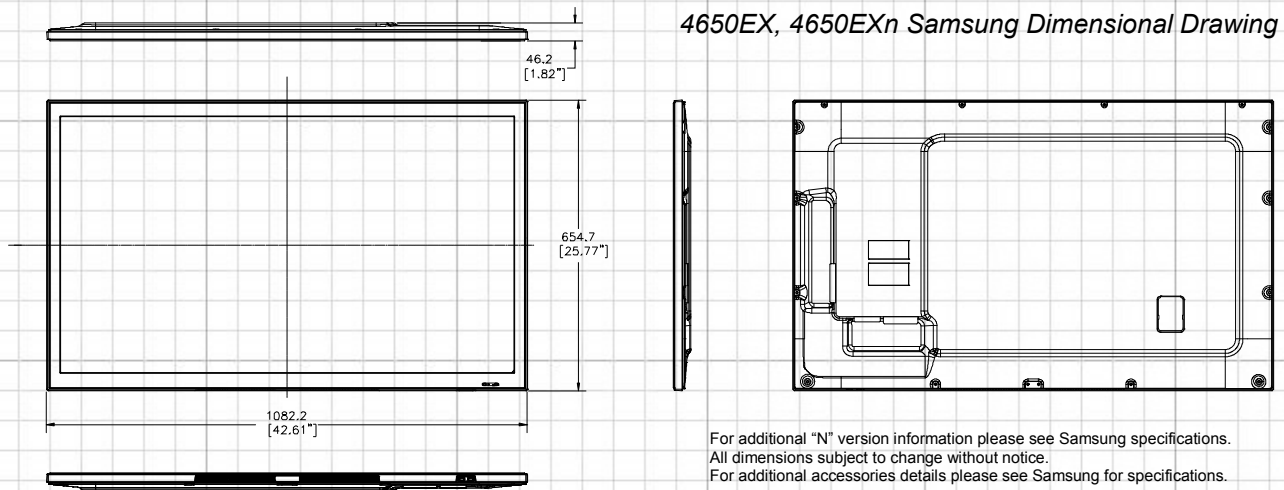

4650 Series LCD Touch Screen Monitor

Large Format Interactive LCD

Display Werks Part #4650-TU-460EX-4D, Part#4650-TU-460EXN-4D

For additional "N" version information please see Samsung specifications.
All dimensions subject to change without notice.
For additional accessories details please see Samsung for specifications.

3M™ DST (Dispersive Signal Technology) Touch Screen Specifications:

- **Total additional weight to monitor:** 7.0 lbs.
- **Construction:** Glass chemically-strengthened anti-glare substrate.
- **Input Method:** Finger and stylus input.
- **Positional Accuracy:** Reported coordinates are within 1.0% of true position (based on viewing area dimensions)
- **Light Transmission:** Up to 92%.
- **Operating Temperature:** -15°C to 90°C
- **Minimum Touch Impact:** 50 mN.s (milli-newton seconds), the equivalent of a very light touch.
- **Response Time:** 20 ms for tap input.
- **Expected Life Performance:** No known wear-out mechanism, as there are no layers, coating, or moving parts.
- **Total Additional Depth to Samsung 460EX and 460EXn:** 1/4"
- **Surface Obstructions:** Withstands surface contaminants such as dirt, dust and grime

Touch screen Controller Specifications:

- **Interface:** USB or RS232 Serial (specify when ordering).
- **Maximum Single USB Cable Length:** 5m (16.4 ft)

Note: When using USB over distances of 5m, a USB extension system can be used.

Note: Power for the LCD monitor itself requires a connection to a 110 VAC receptacle. In addition, the Samsung 4650EX and 4650EXn series DST touch screen monitors require an external power supply to drive the integrated touch screen controller. This small form factor 110 VAC to 5Vdc power supply is included with every Samsung 4650EX and 4650EX series DST touch screen monitor.