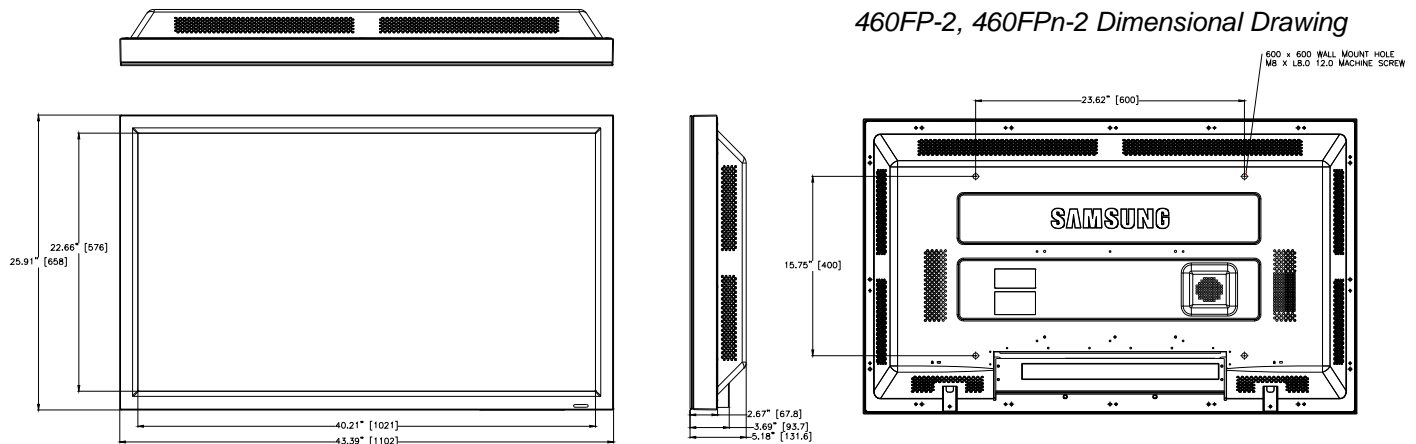

display werks

quality and innovation in LCD integration

4650 Series LCD Touch Screen Monitor

Large Format Interactive LCD

Display Werks Part #4650-TU-460FP2-4D, Based on the Samsung 460FP-2 and
Display Werks Part #4650-TU-460FPn2-4D, Based on the Samsung 460FPn-2

3M™ DST (Dispersive Signal Technology) Touch Screen Specifications:

- **Total additional weight to monitor:** 7.0 lbs.
- **Construction:** Glass chemically-strengthened anti-glare substrate.
- **Input Method:** Finger and stylus input.
- **Positional Accuracy:** Reported coordinates are within 1.0% of true position (based on viewing area dimensions)
- **Light Transmission:** Up to 92%.
- **Operating Temperature:** -15°C to 90°C
- **Minimum Touch Impact:** 50 mN.s (milli-newton seconds), the equivalent of a very light touch.
- **Response Time:** 20 ms for tap input.
- **Expected Life Performance:** No known wear-out mechanism, as there are no layers, coating, or moving parts.
- **Total Additional Depth to Samsung 460FP-2 and 460FPn-2:** 1/4"
- **Surface Obstructions:** Withstands surface contaminants such as dirt, dust and grime.

Touch screen Controller Specifications:

- **Interface:** USB or RS232 Serial (specify when ordering).
- **Maximum Single USB Cable Length:** 5m (16.4 ft)

Note: When using USB over distances of 5m, a USB extension system can be used.

Note: Power for the LCD monitor itself requires a connection to a 110 VAC receptacle. In addition, the Samsung 4650 series DST touch screen monitors require an external power supply to drive the integrated touch screen controller. This small form factor 110 VAC to 5Vdc power supply is included with every Samsung 4650 series DST touch screen monitor.